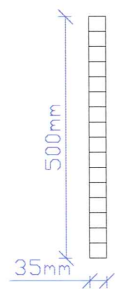

#### Hollow profile 250 x 35 mm – Pure PVC

Dim: 250 x 35  
 Thickness: 1.7 mm  
 L: 6.0, 7.0 m or 7.2 m  
 Colour: Light grey

### Hollow profile 500 x 35 –click CO-EX

#### Hollow profile 500 x 35 – CO-EX (click)

Dim: 500 x 35  
 Thickness: 1.7 mm  
 L: 6.0, 7.0 m eller 7.2 m  
 Colour: Light grey

*\*Mounted 2 and 2, med click system.  
 \*Total height 1000 mm with smooth finish in top and bottom.*

### Hollow profile 500 x 35