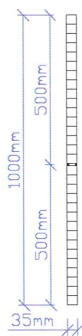

Hollow profile 500 x 35 –click CO-EX

Hollow profile 500 x 35 – CO-EX (click)

Dim: 500 x 35
Thickness: 1.7 mm
L: 6.0, 7.0 m eller 7.2 m
Colour: Light grey

**Mounted 2 and 2, med click system.
Total height 1000 mm with smooth finish in top and bottom.