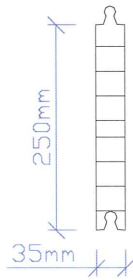

The hollow profiles are 35mm in thickness, and can be delivered in the following heights:

- **250 mm** with click system (tongue and grove)
  - For equipment (500,750 and 1000 mm), sectioning and cleaning walls.
- **500 mm** with smooth finish at top and bottom.
  - For farrowing pens.
- **500 mm** with click system. (are mounted 2 and 2)
  - For closed equipment on 1000 mm.

### Hollow profile 250 x 35 mm

Hollow profile 250 x 35 mm can be delivered as pure PVC or as CO-EX. Pure PVC is produced of 100 % virgin material - without addition of recycling, which gives an uniform colour and a long lifetime and your guarantee for quality. Pass shock test from 2 metres height. CO-EX version contains recycling.

#### Hollow profile 250 x 35 mm – Pure PVC

Dim: 250 x 35  
 Thickness: 1.7 mm  
 L: 6.0, 7.0 m or 7.2 m  
 Colour: Light grey

### Accessories:

	<b>Top profil</b> For hollow profil 250x25 L: 7.2 m Colour: Light grey		<b>Cornerplug</b> For hollow profile 250x35  Colour: Green
	<b>PVC profile pipe</b> Dim: 70 x 35 mm Thickness: 5 mm L: 6.0, 7.0 or 7,2 m Colour: Light grey		<b>PVC U-profile</b> For hulprofil 35 mm L: 6.0 m Colour: Light grey