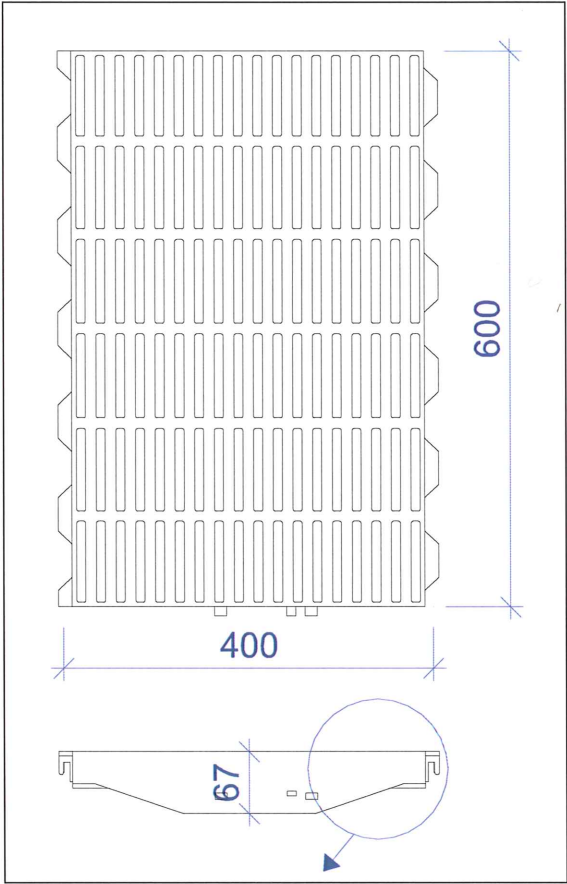

PIG CARE MAXI

Plastic slats for weaners

Colour:	Green
Dimension:	400 x 600 mm
Hole area:	39 %
Beam width:	11,5 mm
Hole width	10 mm
Max. weight:	Up to 50 kg
Weight:	1,45 kg per pcs.
Material:	100% Polypropylene with UV resistant additives
Support:	Flat bar or fibreglass bearing

The plastic slats have to be mounted on 5 mm flat bar or fibreglass bearing.

AGRICULTURAL ENGINEERING AND TRADING / HANDELS- OG INGENIØRFIRMA

Fog Agroteknik A/S

Sylbækvej 6 • DK-8230 Åbyhøj-Århus • Tlf. + 45 86 25 57 00

Fax: + 45 86 25 86 11 • www.fogagro.dk

Flat bar as details shown below.

Max. Channel width (mm)	1200	1400	1800	2000	2400	2800	3000
Dimension Flat bar (mm)	40 x 5	50 x 5	50 x 5	60 x 5	60 x 5	100 x 5	100 x 5

Dimension on the plast slat:

Detail: