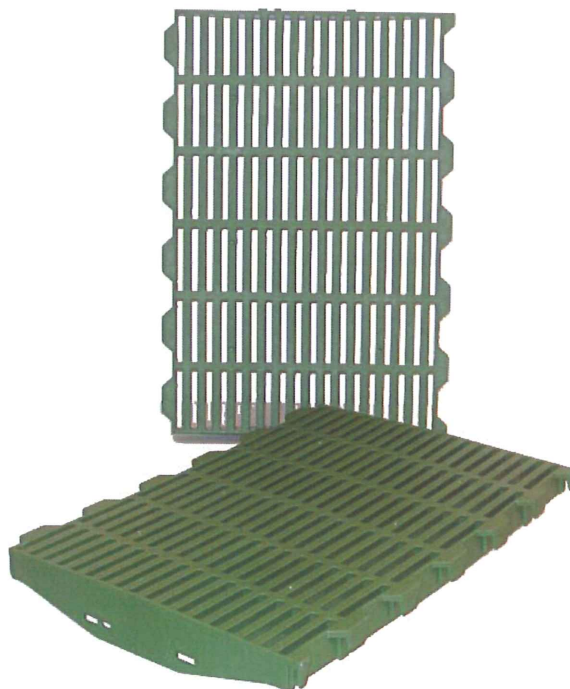

PIG CARE MAXI

Plastic slats for weaners

Colour:	Green
Dimension:	400 x 600 mm
Hole area:	39 %
Beam width:	11,5 mm
Hole width	10 mm
Max. weight:	Up to 50 kg
Weight:	1,45 kg per pcs.
Material:	100% Polypropylene with UV resistant additives
Support:	Flat bar or fibreglass bearing

The plastic slats have to be mounted on 5 mm flat bar or fibreglass bearing.

AGRICULTURAL ENGINEERING AND TRADING / HANDELS- OG INGENIØRFIRMA

Fog Agroteknik A/S

Sylbækvej 6 • DK-8230 Åbyhøj-Århus • Tlf. + 45 86 25 57 00

Fax: + 45 86 25 86 11 • www.fogagro.dk

Flat bar as details shown below.

Max. Channel width (mm)	1200	1400	1800	2000	2400	2800	3000
Dimension Flat bar (mm)	40 x 5	50 x 5	50 x 5	60 x 5	60 x 5	100 x 5	100 x 5

Dimension on the plast slat:

Detail: